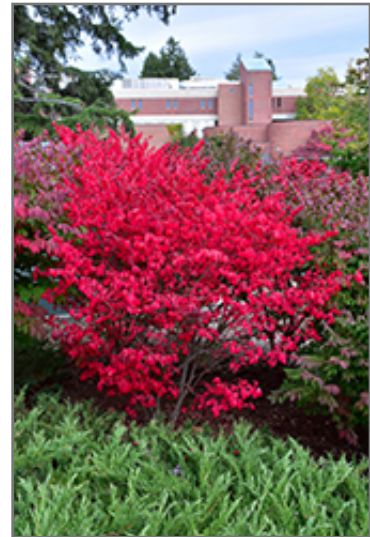

*Compact Winged Burning Bush in fall
Photo courtesy of NetPS Plant Finder*